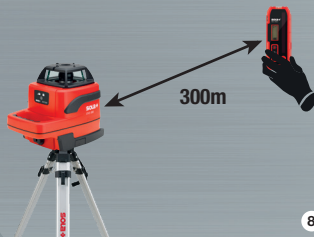

QUICK START

EVO 360

SELF LEVELLING

Blinking LED

5

TILT ALARM

Blinking LED

7

MODE FOR FINE ADJUSTMENT

Lightning LED

6

RECEIVER

8

1. 1 ON/OFF
2. 2 Green LED
3. 3 Red LED
4. 4 Plumbing point
5. 5 Battery Compartment